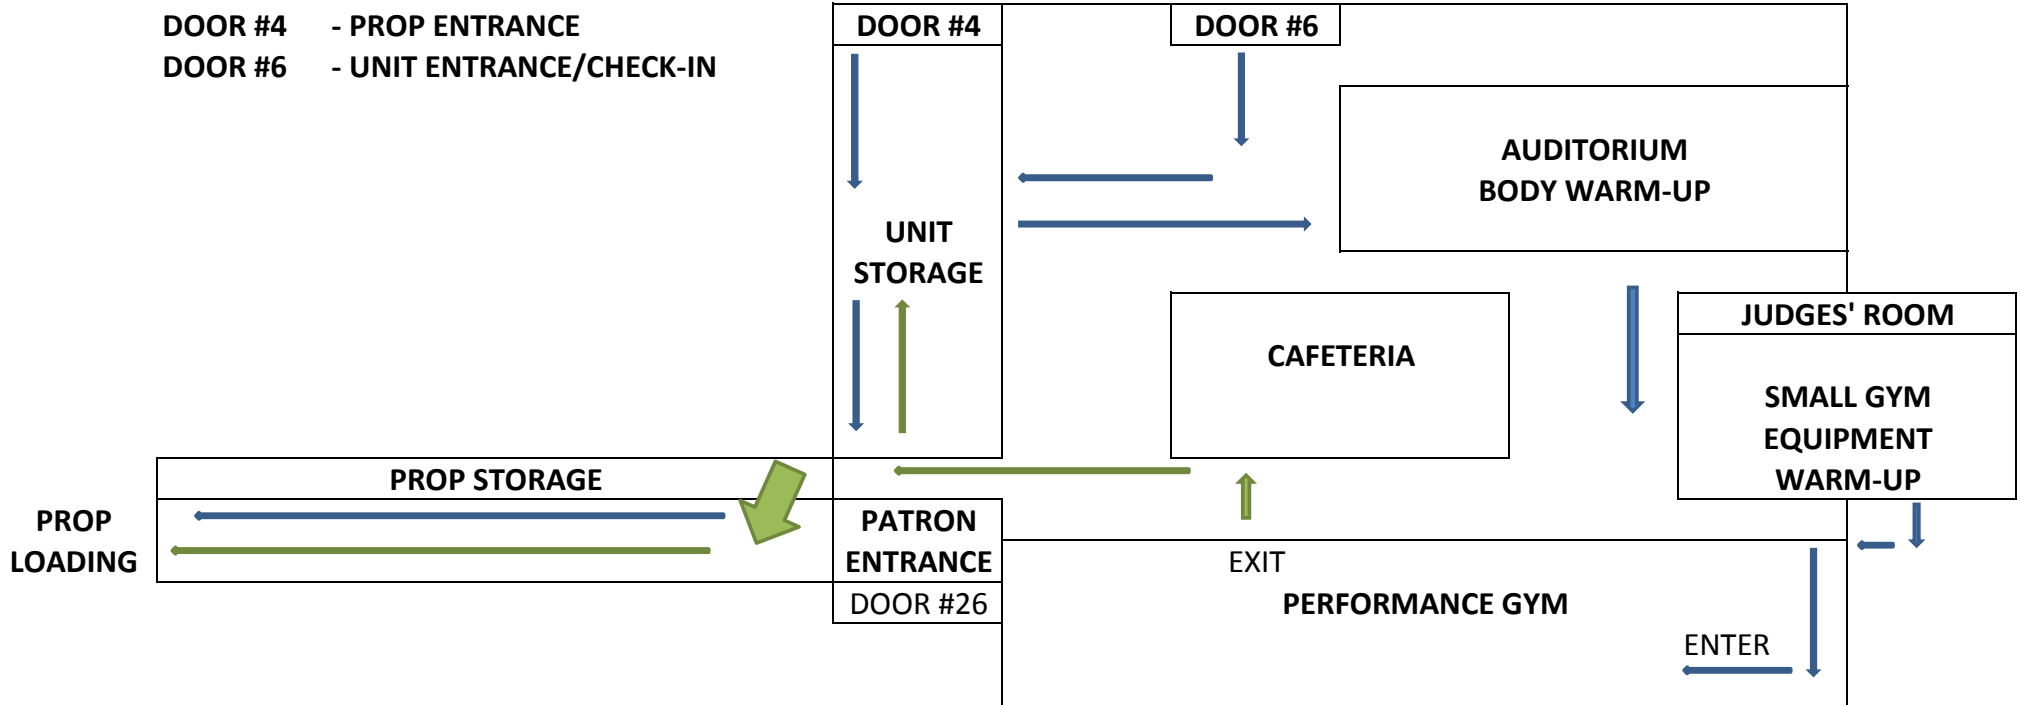

BATON/GUARD

DOOR #4 - PROP ENTRANCE
DOOR #6 - UNIT ENTRANCE/CHECK-IN

- ← BLUE ARROW DESIGNATES FLOW FOR ARRIVAL/WARMUP/PERFORMANCE
- ← GREEN ARROW DESIGNATES FLOW POST PERFORMANCE AND PROP LOADING