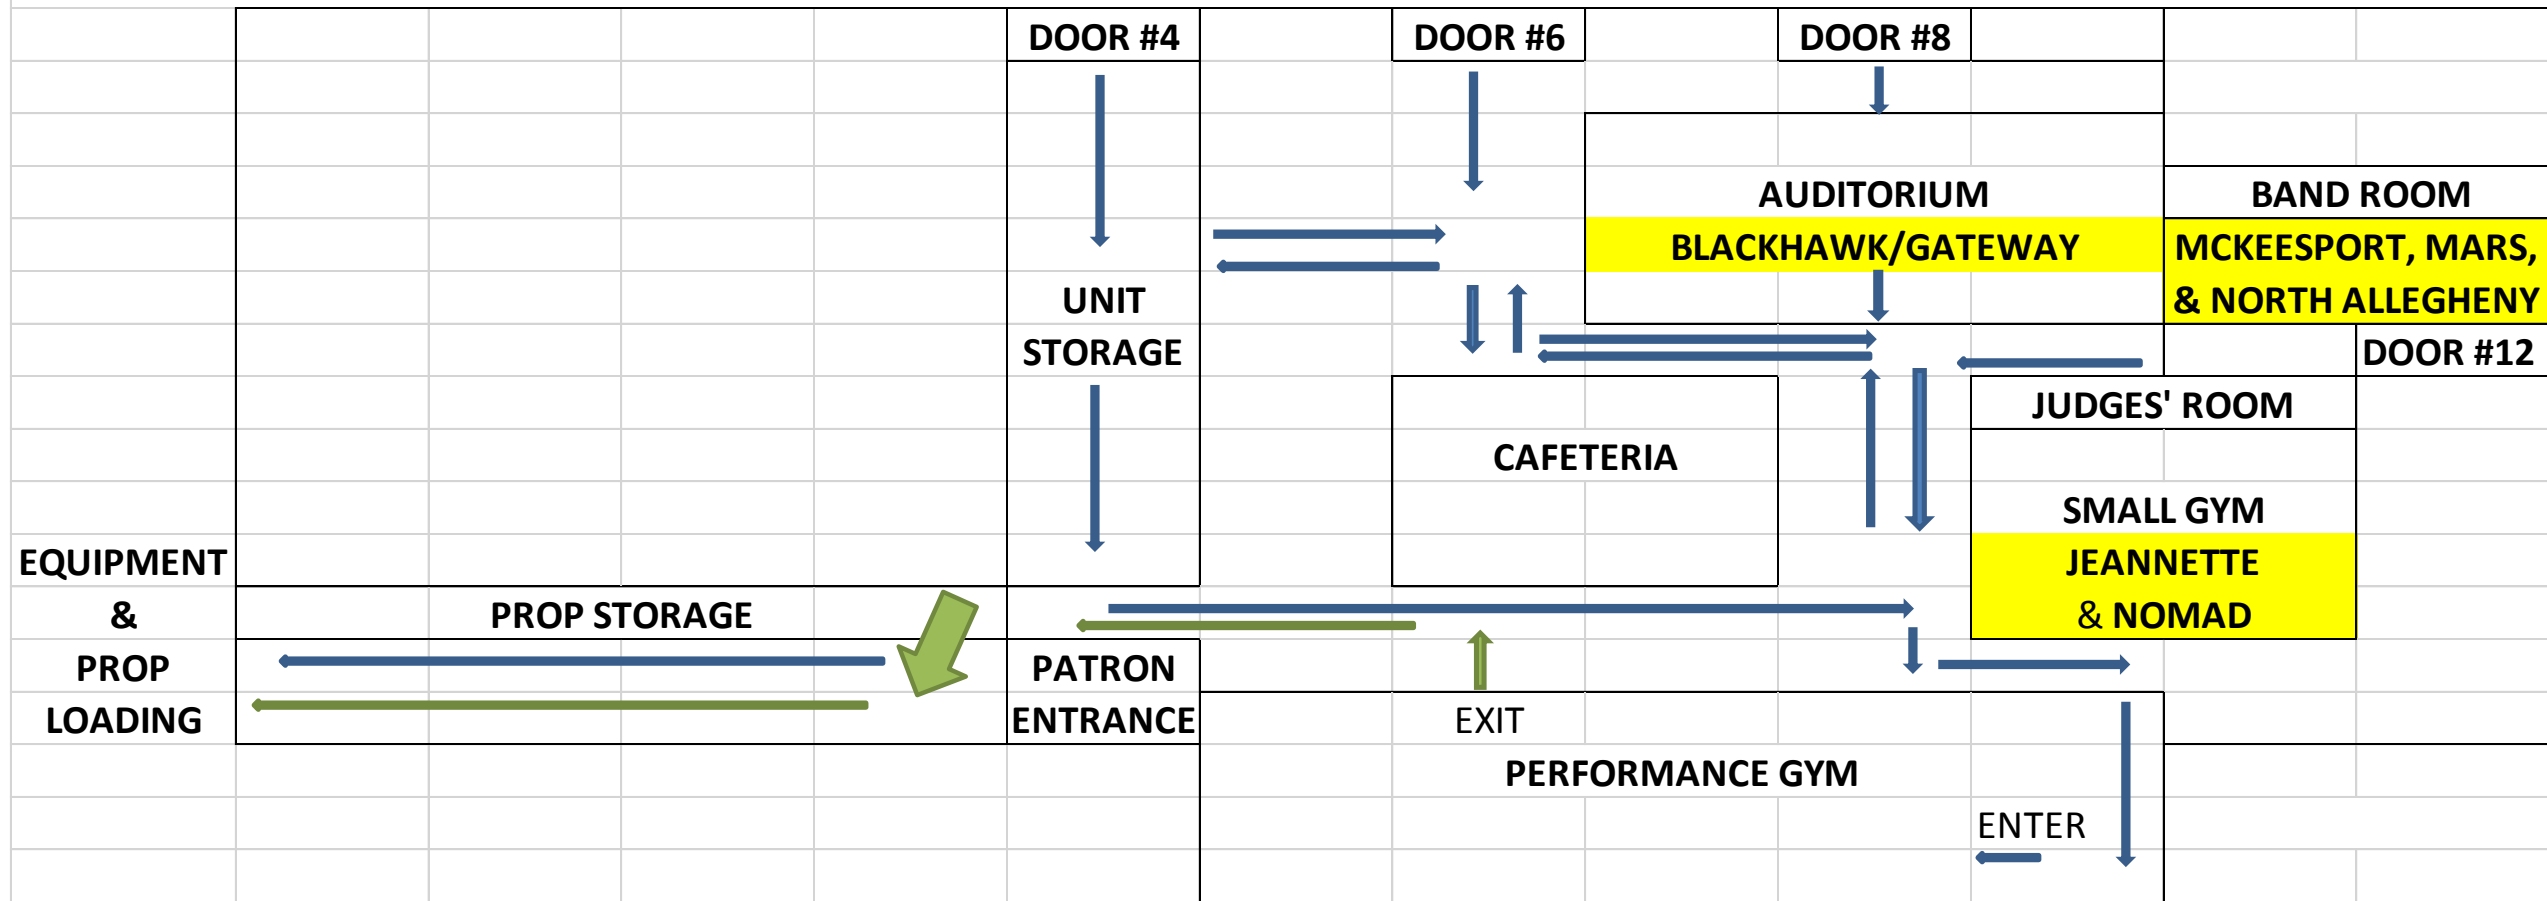

PERCUSSION

- DOOR #4** - PROP ENTRANCE, JEANNETTE & NOMAD UNLOAD
- DOOR #6** - UNIT ENTRANCE/CHECK-IN
- DOOR #8** - BLACKHAWK & GATEWAY UNLOAD
- DOOR #12** - MCKEESPORT, MARS, AND NORTH ALLEGHENY UNLOAD

- BLUE ARROW DESIGNATES FLOW FOR ARRIVAL/WARMUP/PERFORMANCE
 - GREEN ARROW DESIGNATES FLOW POST PERFORMANCE AND PROP/EQUIPMENT LOADING